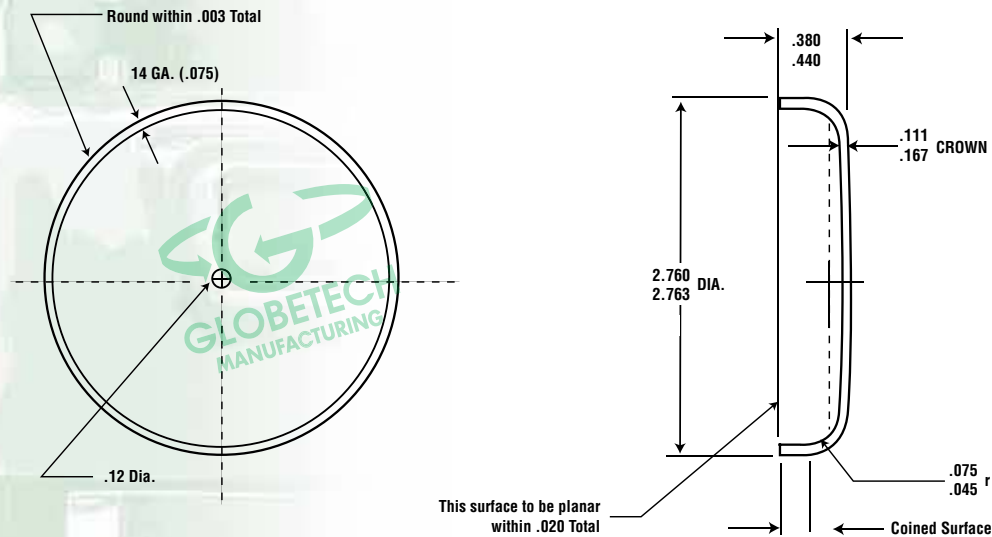

Freeze Plugs GT-6200

Part Number	Description	Replaces
GT-6200	Freeze plug	Wabash 10600526

Freeze Plugs GT-6202

Part Number	Description	Replaces
GT-6202	Freeze plug	Haldex 102434T Fruehauf A-CD7180-1

Wheel End