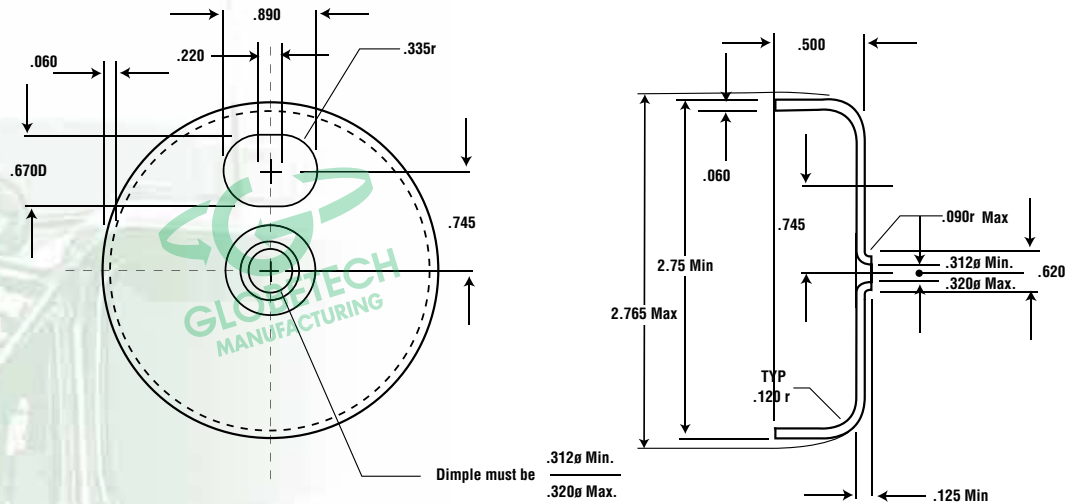

Freeze Plugs GT-6200

Part Number	Description	Replaces
GT-6200	Freeze plug	Wabash 10600526

Freeze Plugs GT-6202

Part Number	Description	Replaces
GT-6202	Freeze plug	Haldex 102434T Fruehauf A-CD7180-1

Wheel End