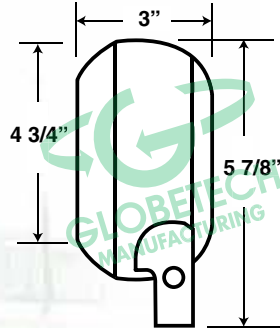

## Rubber Tractor Lamps

- 4-3/8" round housing with swivel base
- Sealed beam
- Par 36
- 12v 55w halogen bulb

Part Number	Description	Replaces
GT-7450	Rubber tractor lamp	TL80360

## Mini Lamps - 10 per box

GT-53: 11.7mm (.46"), 23.9mm (.94"), 18.3mm (.72")

GT-57: 15.0mm (.59"), 12.7mm (.50"), 21.4mm (.84")

GT-67: 19.0mm (.75"), 30.2mm (1.19"), 19.1mm (.75")

GT-89: 19.0mm (.75"), 30.2mm (1.19"), 19.1mm (.75")

GT-97: 19.0mm (.75"), 30.2mm (1.19"), 19.1mm (.75")

GT-194: 10.3mm (.40"), 20.7mm (.814"), 14.2mm (.56"), 6.1mm (.24")

GT-1156: 26.5mm (1.04"), 45.0mm (1.80"), 31.8mm (1.25")

GT-157: 26.5mm (1.04"), 45.0mm (1.80"), 31.8mm (1.25")

GT-1889: 11.0mm (.43"), 23.9mm (.94"), 14.2mm (.56")

GT-1893: 11.0mm (.43"), 23.9mm (.94"), 16.0mm (.63")

GT-1895: 15.0mm (.59"), 12.7mm (.50"), 21.4mm (.84")